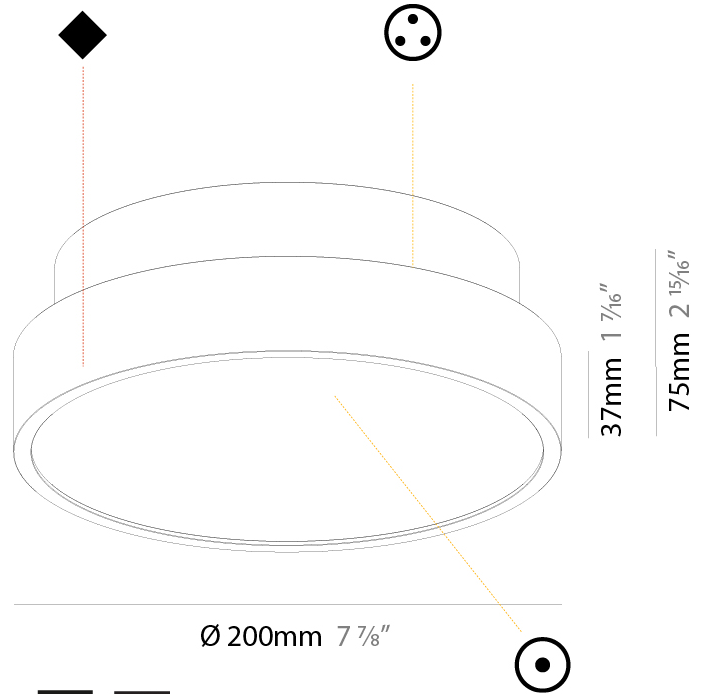

GENERAL

Series: Sign Diva
Subseries: Sign Diva
Brand: Prolicht
Division: Architectural
Mounting Type: Surface
Mounting Location: Ceiling
Subcategory: Ambient

PHYSICAL

Shape: Round
Diameter (mm): 200
Diameter (in): 7 ⁷/₈
Height (mm): 75
Height (in): 2 ¹⁵/₁₆
Light Distribution: Direct / Indirect
Weight (kg): 1.12
Weight (lbs): 2.469
Diffuser: Direct - PMMA - Opal/Micro-Prism/Sparkling Secret/Vintage Industrial with Shine Ring / Indirect - White/Yellow/Orange/Red/Blue/Green
Fixture Finish: SSR / BKV / CWI / CRY / HAB / UFT / ITA / RUA / FTG / MYG / LOD / PUS / FRO / FUP / KIA / POP / BLS / SPG / MEY / GOH / GUM / CHC / COM / ABZ / JAG / OBR / MOS / ROR
Fixture Material: Extruded Aluminum / Steel

ELECTRICAL

Lamp Type: LED (Zhaga Standard)
Input Wattage (W): 12.1
Total Output Wattage (W): 11
Dimming: Tri-Mode (Non-Dimming and Phase Dimming (120Vac only) and 0-10V Dimming)
Driver Included: Yes
Driver Location: Integrated
Driver Type: Constant Current - Universal
Driver Class: Class 2
Input Voltage (V): 120 - 277
Constant Current (MA): 350

LED

Color Temperature (°K): 3000 / 3500 / 4000
Max. Delivered Lumen (lm): 1100 / 1117 / 1140
CRI: >90 CRI
Lamp Life (hrs): 50000

OPTICAL

RATINGS AND CERTIFICATIONS

Certified By: Certified for North American Standards
IP rating: IP20

PROJECT
TYPE
SPECIFIER
QUANTITY
DATE