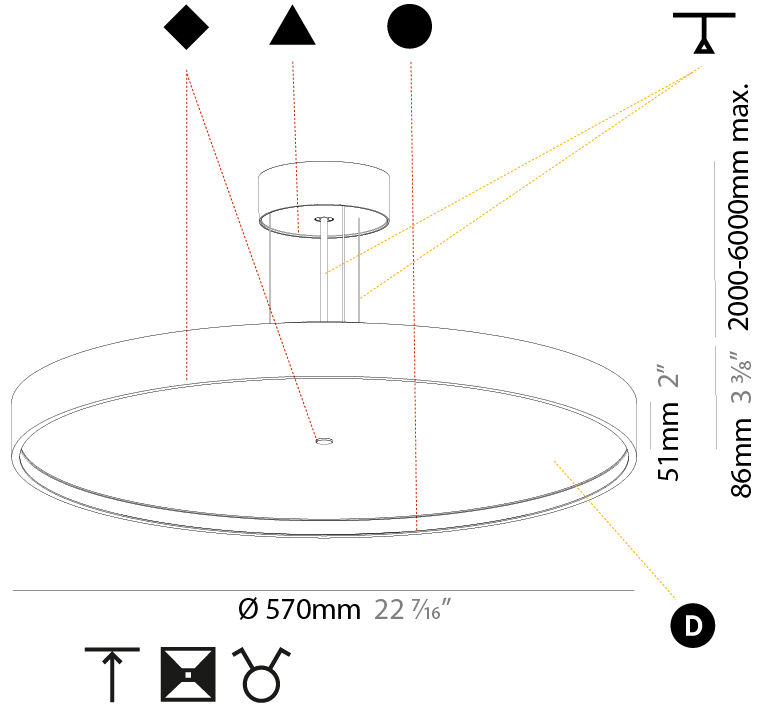

GENERAL

Series: Sign Diva
Subseries: Sign Diva Korona
Brand: Prolicht
Division: Architectural
Mounting Type: Suspension
Mounting Location: Ceiling
Subcategory: Pendant

PHYSICAL

Shape: Round
Diameter (mm): 570
Diameter (in): 22 7/16
Height (mm): 86
Height (in): 3 3/8
Light Distribution: Direct / Indirect
Weight (kg): 8.812
Weight (lbs): 19.43
Diffuser: PMMA - Opal / Micro-Prism / Sparkling Secret / Vintage Industrial
Fixture Finish: SSR / BKV / CWI / CRY / HAB / UFT / ITA / RUA / FTG / MYG / LOD / PUS / FRO / FUP / KIA / POP / BLS / SPG / MEY / GOH / GUM / CHC / COM / ABZ / JAG / OBR / MOS / ROR
Fixture Material: Extruded Aluminum / Steel
Cable Details: 2,000mm/78 3/4" or 6,000mm/236 1/4" Transparent Cable

ELECTRICAL

Lamp Type: LED (Zhaga Standard)
Input Wattage (W): 67
Total Output Wattage (W): 60.9
Dimming: Tri-Mode (Non-Dimming and Phase Dimming (120Vac only) and 0-10V Dimming)
Driver Included: Yes
Driver Location: Integrated
Driver Type: Constant Current - Universal
Driver Class: Class 2
Input Voltage (V): 120 - 277
Constant Current (MA): 350

LED

Color Temperature (°K): 2700 / 3000 / 3500 / 4000
Max. Delivered Lumen (lm): 6632 / 6728 / 6812 / 6951
Nominal Lumen (lm): 9097 / 9229 / 9344 / 9535
CRI: >90 CRI
Lamp Life (hrs): 50000

OPTICAL

RATINGS AND CERTIFICATIONS

Certified By: Certified for North American Standards
IP rating: IP20

A

D