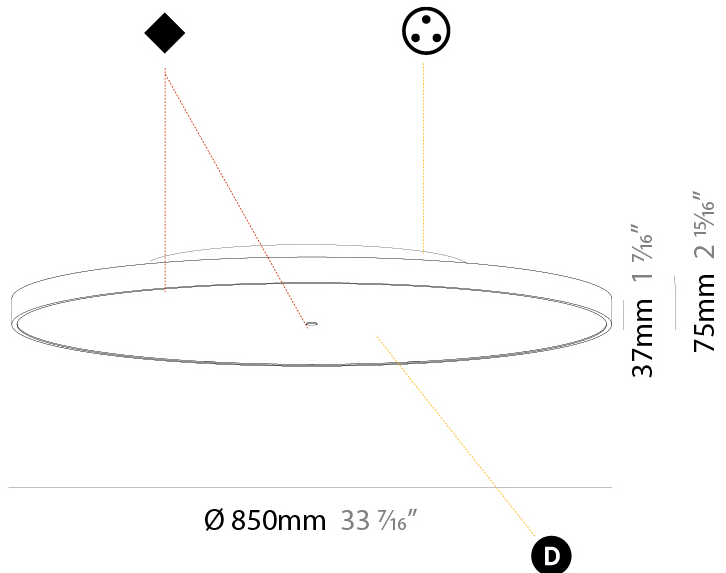

GENERAL

Series: Sign Diva
Subseries: Sign Diva
Brand: Prolicht
Division: Architectural
Mounting Type: Surface
Mounting Location: Ceiling
Subcategory: Ambient

PHYSICAL

Shape: Round
Diameter (mm): 850
Diameter (in): 33 ⁷/₁₆"
Height (mm): 75
Height (in): 2 ¹⁵/₁₆"
Light Distribution: Direct / Indirect
Weight (kg): 12.906
Weight (lbs): 28.453
Diffuser: Direct - PMMA - Opal/Micro-Prism/Sparkling Secret/Vintage Industrial with Shine Ring / Indirect - White/Yellow/Orange/Red/Blue/Green
Fixture Finish: SSR / BKV / CWI / CRY / HAB / UFT / ITA / RUA / FTG / MYG / LOD / PUS / FRO / FUP / KIA / POP / BLS / SPG / MEY / GOH / GUM / CHC / COM / ABZ / JAG / OBR / MOS / ROR
Fixture Material: Extruded Aluminum / Steel

ELECTRICAL

Lamp Type: LED (Zhaga Standard)
Input Wattage (W): 96.8
Total Output Wattage (W): 76.8
Dimming: Tri-Mode (Non-Dimming and Phase Dimming (120Vac only) and 0-10V Dimming)
Driver Included: Yes
Driver Location: Integrated
Driver Type: Constant Current - Universal
Driver Class: Class 2
Input Voltage (V): 120 - 277
Constant Current (MA): 600

LED

Color Temperature (*K): 3000 / 3500 / 4000
Max. Delivered Lumen (lm): 11160 / 11388 / 11620
CRI: >90 CRI
Lamp Life (hrs): 50000

OPTICAL

RATINGS AND CERTIFICATIONS

Certified By: Certified for North American Standards
IP rating: IP20